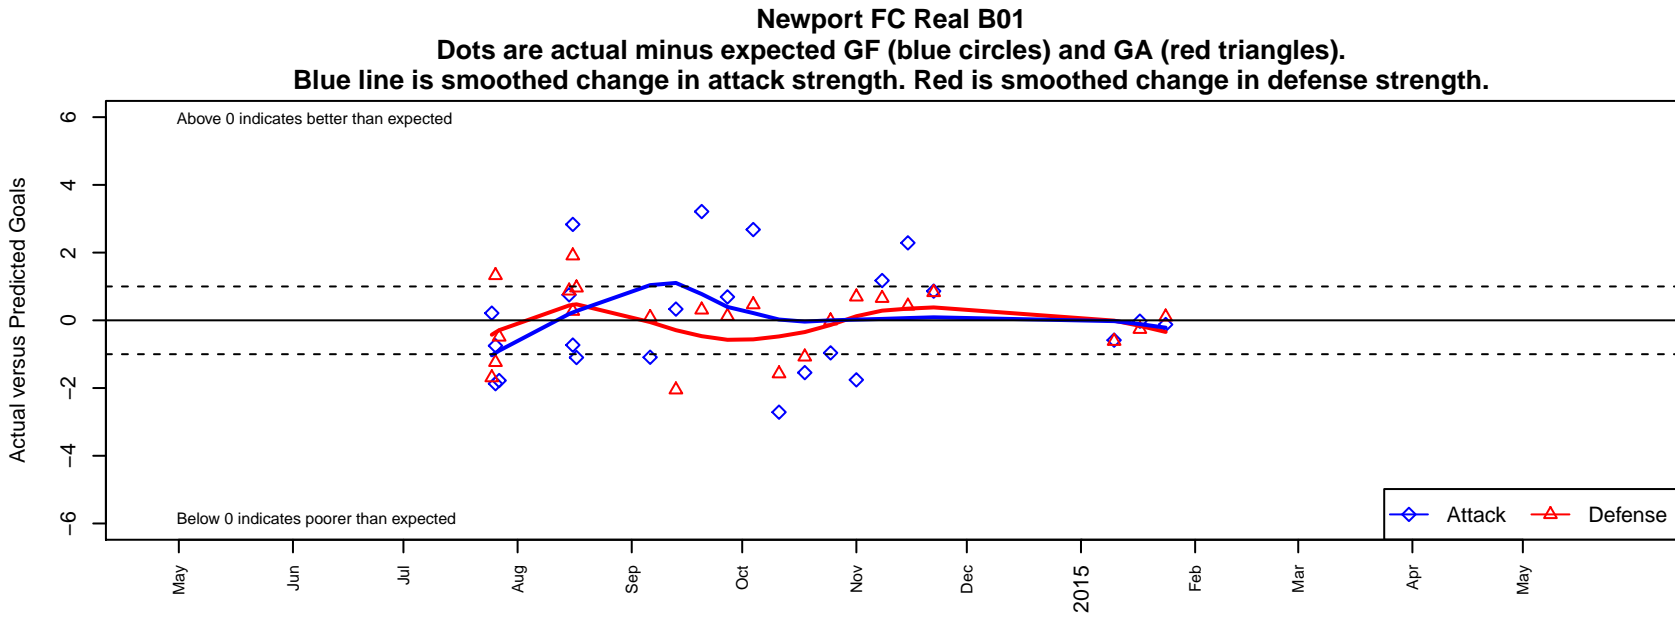

**attack and defense variance (black dot)
relative to other teams
and top 10 in region**

**attack and defense rating
relative to others at age
and all opponents in last 13 months**

Newport FC Real B01

Newport Youth SC
Bellevue, WA
B01 total strength=711
attack=0.89 defense=0.61
fall league = NPSL B13D3

alt names used:
Newport FC Real B01
Newport FC B01 Real
Newport FC Real 01

Venues played:
2014 Crossfire Select Cup BU13
2014 Mt Hood Challenge U13
2014 NPSL B13D3
2014 Founders Cup B01