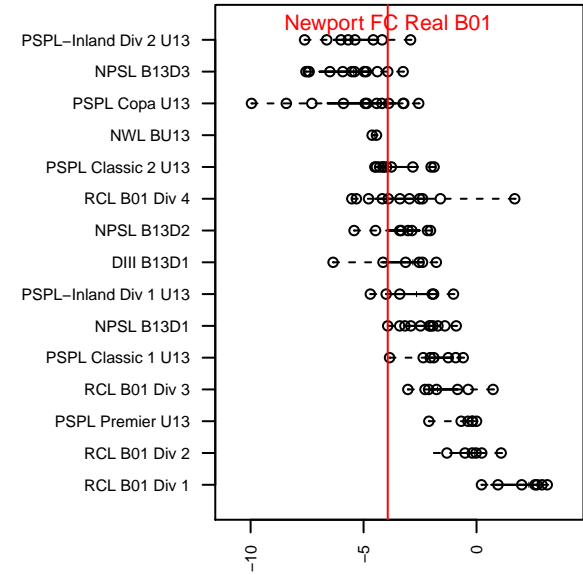

**attack and defense rating
relative to others at age
and all opponents in last 13 months**