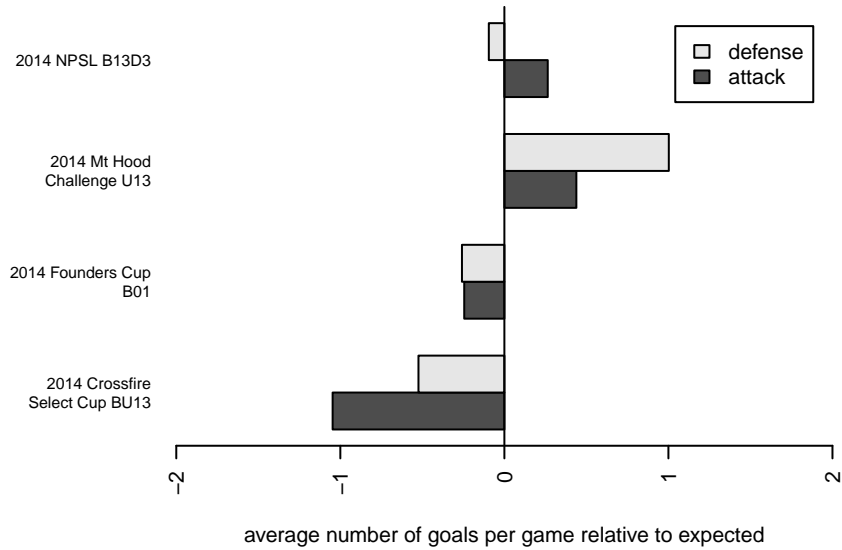

Performance relative to 13 month average