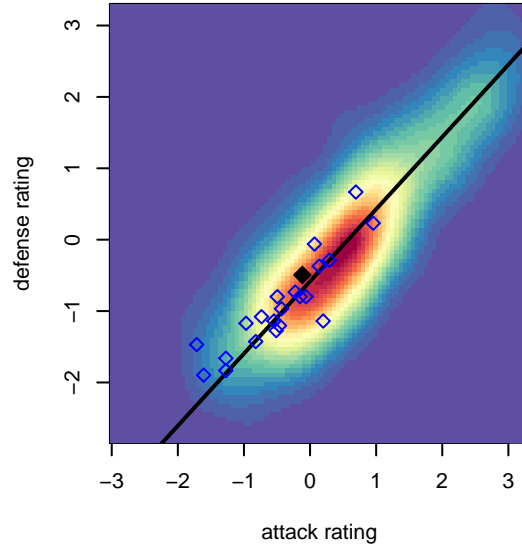

**attack and defense rating
relative to others at age
and all opponents in last 13 months**